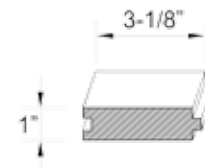

Sizes & Profile

Actual Thickness	1"
Actual Width	3-1/8"
Available Lengths	12', 16'
Tongue & Groove Joint Profile	

INTEPLAST GROUP
Building Products

Extraordinary solutions for Everyday people.

www.InteplastBuild.com