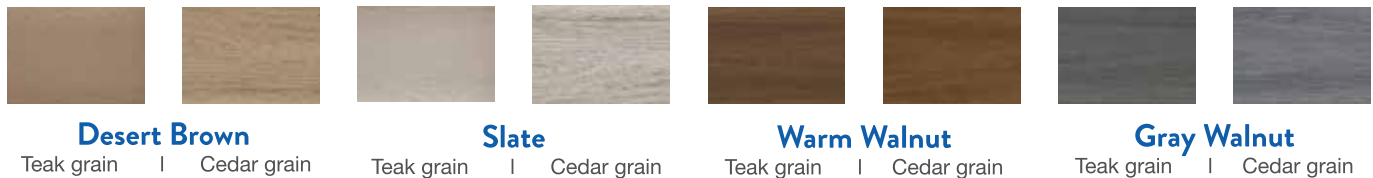

Inteplast Deck Variegated Colors

Teak & Cedar Grain Dual Sided Embossings

Burnished Maple

Teak grain | Cedar grain

Red Cedar

Teak grain | Cedar grain

Beachwood

Teak grain | Cedar grain

Warm Walnut

Teak grain | Cedar grain

Gray Walnut

Teak grain | Cedar grain

Inteplast Deck Solid Colors

Teak & Cedar Grain Dual Sided Embossings

Desert Brown

Teak grain | Cedar grain

Slate

Teak grain | Cedar grain

Gray

Teak grain | Cedar grain

Inteplast Dock Solid Colors

Teak & Cedar Grain Dual Sided Embossings

Desert Brown

Teak grain | Cedar grain

Slate

Teak grain | Cedar grain

Inteplast Porch Solid & Variegated Colors

Teak & Cedar Grain Dual Sided Embossings

Desert Brown

Teak grain | Cedar grain

Slate

Teak grain | Cedar grain